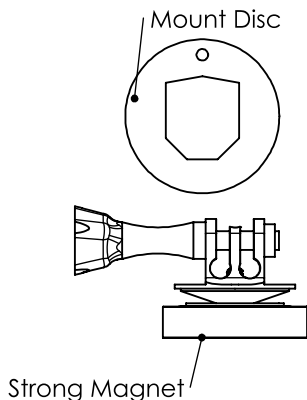

ACTION CAM DIRECT MAG MOUNT

WARNING: This product contains powerful magnet(s).
Not for use around individuals with pacemakers.

The direct mag mount features a 90lb neodymium magnet and a protective boot, and can be mounted to the included mounting discs or any ferrous surface.

WARRANTY INFO
MOBARMOR.COM/WARRANTY

ACTION CAM DIRECT MAG MOUNT

WARNING: This product contains powerful magnet(s).
Not for use around individuals with pacemakers.

The direct mag mount features a 90lb neodymium magnet and a protective boot, and can be mounted to the included mounting discs or any ferrous surface.