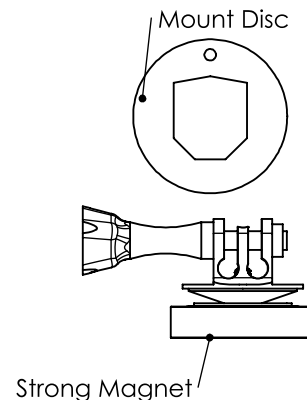

WARRANTY INFO
MOBARMOR.COM/WARRANTY