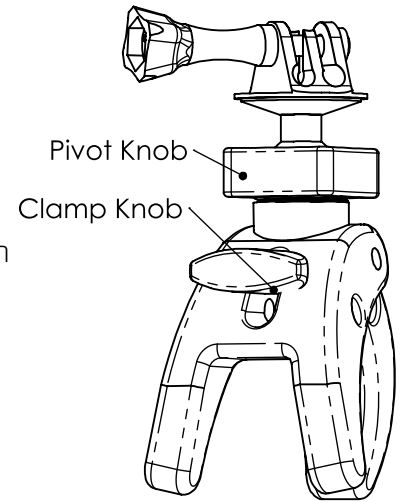

# ACTION CAM CLAW MOUNT

The claw mount tilts up to 25° and rotates 360°. The claw mount can clamp on to objects ranging from 1/4" to 2" diameter. Tighten the clamp knob to secure the claw to the mounting surface. Adjust the pivot knob as necessary.

# ACTION CAM MAG MOUNT

**WARNING:** This product contains powerful magnet(s).  
Not for use around individuals with pacemakers.

The mag mount tilts up to 90° and rotates 360°. The mag mount features an easy-adjust ball housing, a 90lb neodymium magnet and a protective boot, and can be mounted to the included mounting discs or any ferrous surface.