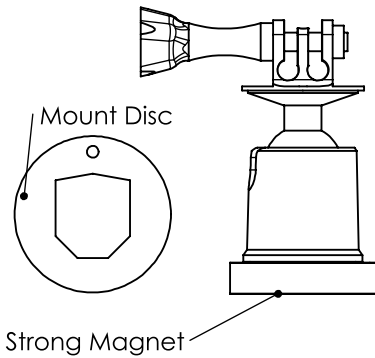

ACTION CAM CLAW MOUNT

The claw mount tilts up to 25° and rotates 360°. The claw mount can clamp on to objects ranging from 1/4" to 2" diameter. Tighten the clamp knob to secure the claw to the mounting surface. Adjust the pivot knob as necessary.

WARRANTY INFO
MOBARMOR.COM/WARRANTY

ACTION CAM CLAW MOUNT

The claw mount tilts up to 25° and rotates 360°. The claw mount can clamp on to objects ranging from 1/4" to 2" diameter. Tighten the clamp knob to secure the claw to the mounting surface. Adjust the pivot knob as necessary.

WARRANTY INFO
MOBARMOR.COM/WARRANTY

ACTION CAM MAG MOUNT

WARNING: This product contains powerful magnet(s).
Not for use around individuals with pacemakers.

The mag mount tilts up to 90° and rotates 360°. The mag mount features an easy-adjust ball housing, a 90lb neodymium magnet and a protective boot, and can be mounted to the included mounting discs or any ferrous surface.

WARRANTY INFO
MOBARMOR.COM/WARRANTY

ACTION CAM MAG MOUNT

WARNING: This product contains powerful magnet(s).
Not for use around individuals with pacemakers.

The mag mount tilts up to 90° and rotates 360°. The mag mount features an easy-adjust ball housing, a 90lb neodymium magnet and a protective boot, and can be mounted to the included mounting discs or any ferrous surface.

WARRANTY INFO
MOBARMOR.COM/WARRANTY

ACTION CAM DIRECT MAG MOUNT

WARNING: This product contains powerful magnet(s).
Not for use around individuals with pacemakers.

The direct mag mount features a 90lb neodymium magnet and a protective boot, and can be mounted to the included mounting discs or any ferrous surface.

WARRANTY INFO
MOBARMOR.COM/WARRANTY

ACTION CAM DIRECT MAG MOUNT

WARNING: This product contains powerful magnet(s).
Not for use around individuals with pacemakers.