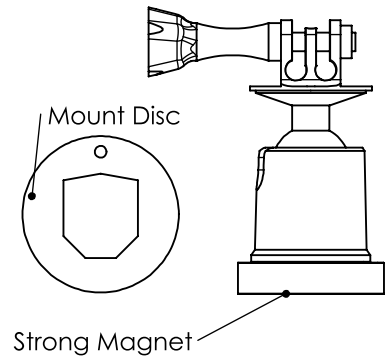

ACTION CAM MAG MOUNT

WARNING: This product contains powerful magnet(s).
Not for use around individuals with pacemakers.

The mag mount tilts up to 90° and rotates 360°. The mag mount features an easy-adjust ball housing, a 90lb neodymium magnet and a protective boot, and can be mounted to the included mounting discs or any ferrous surface.