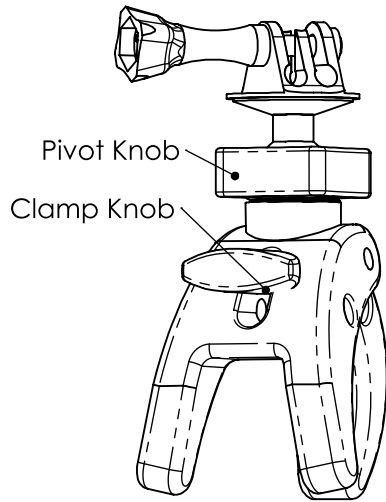

# ACTION CAM CLAW MOUNT

The claw mount tilts up to 25° and rotates 360°. The claw mount can clamp on to objects ranging from 1/4" to 2" diameter. Tighten the clamp knob to secure the claw to the mounting surface. Adjust the pivot knob as necessary.

# ACTION CAM MAG MOUNT

**WARNING:** This product contains powerful magnet(s).  
Not for use around individuals with pacemakers.

The mag mount tilts up to 90° and rotates 360°. The mag mount features an easy-adjust ball housing, a 90lb neodymium magnet and a protective boot, and can be mounted to the included mounting discs or any ferrous surface.